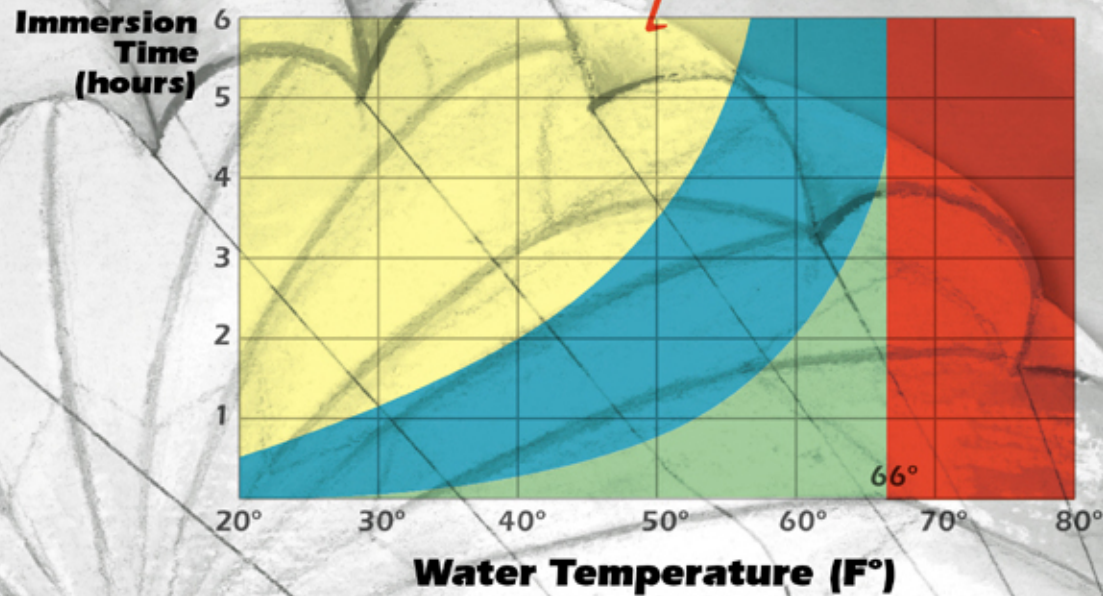

without anti-exposure suit

with anti-exposure suit

Lethal 100 percent expectancy of death

Marginal 50 percent expectancy of unconsciousness, which will probably result in drowning

Safe Zone

Shark Attack Hazard

Great Danger

Marginal

Safe Zone

Cold-Water Survival