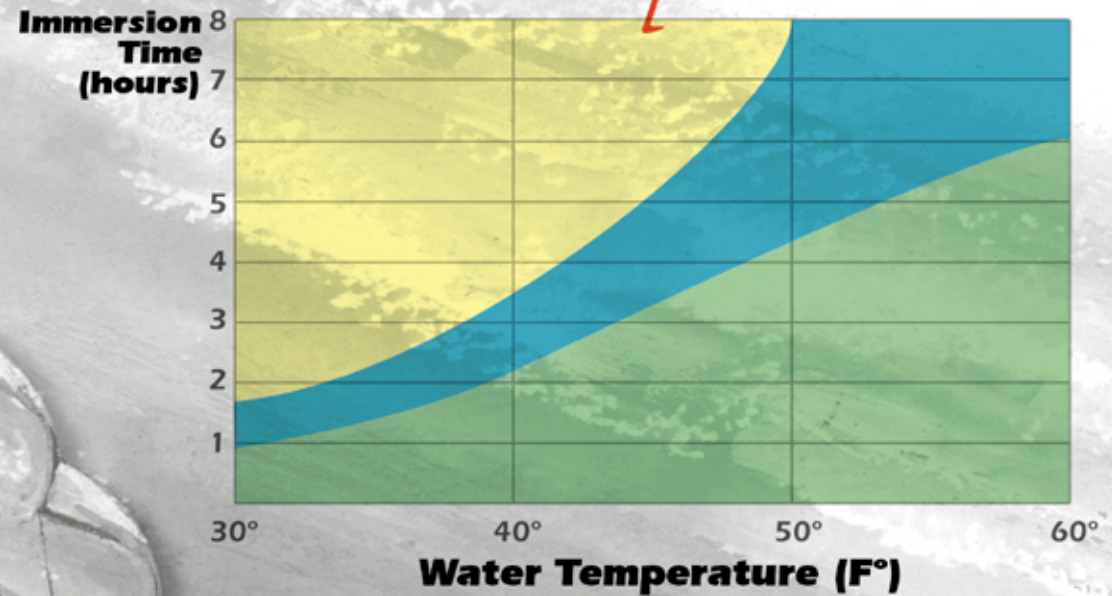

without anti-exposure suit

with anti-exposure suit

Lethal 100 percent expectancy of death

Marginal 50 percent expectancy of unconsciousness, which will probably result in drowning

Safe Zone

Shark Attack Hazard

Great Danger

Marginal

Safe Zone

Cold-Water Survival